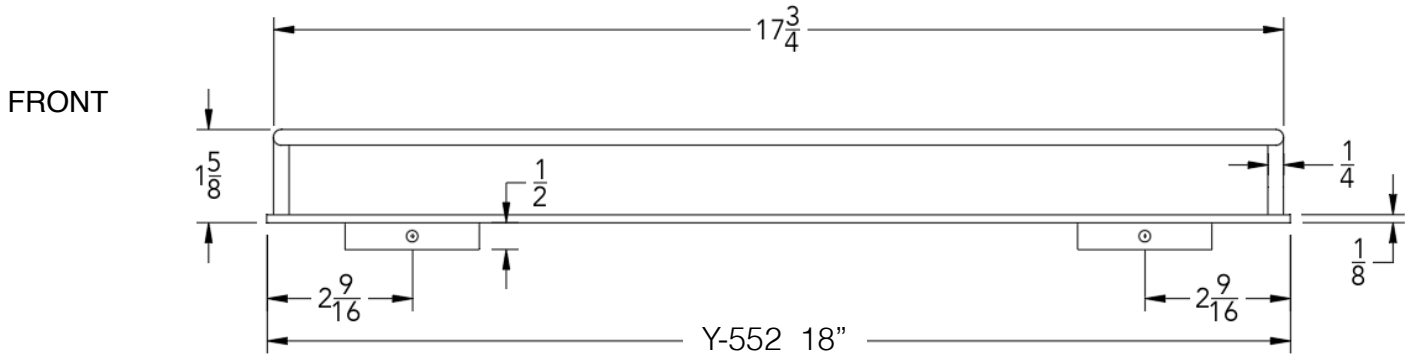

Dimensions in inches

NOTE: Dimensions subject to change without notice.