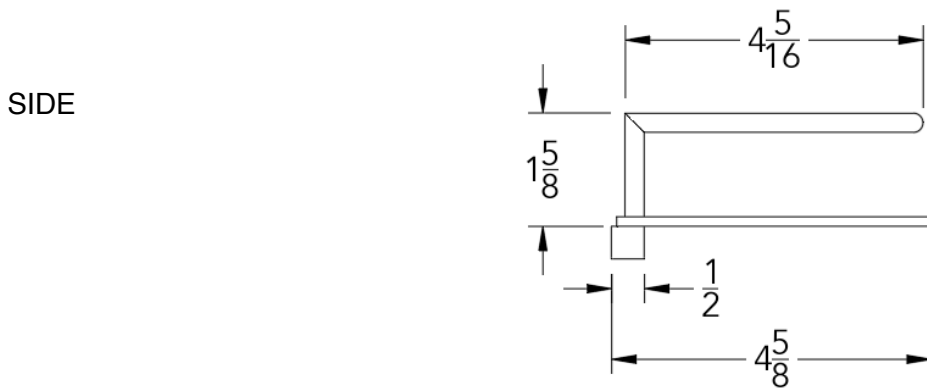

Dimensions in inches

NOTE: Dimensions subject to change without notice.