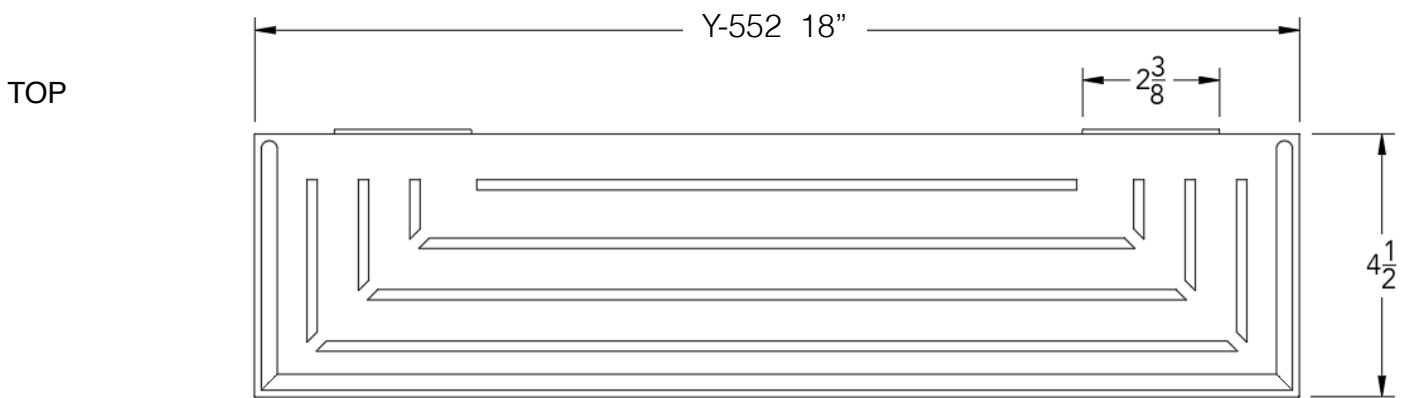

Dimensions in inches

NOTE: Dimensions subject to change without notice.